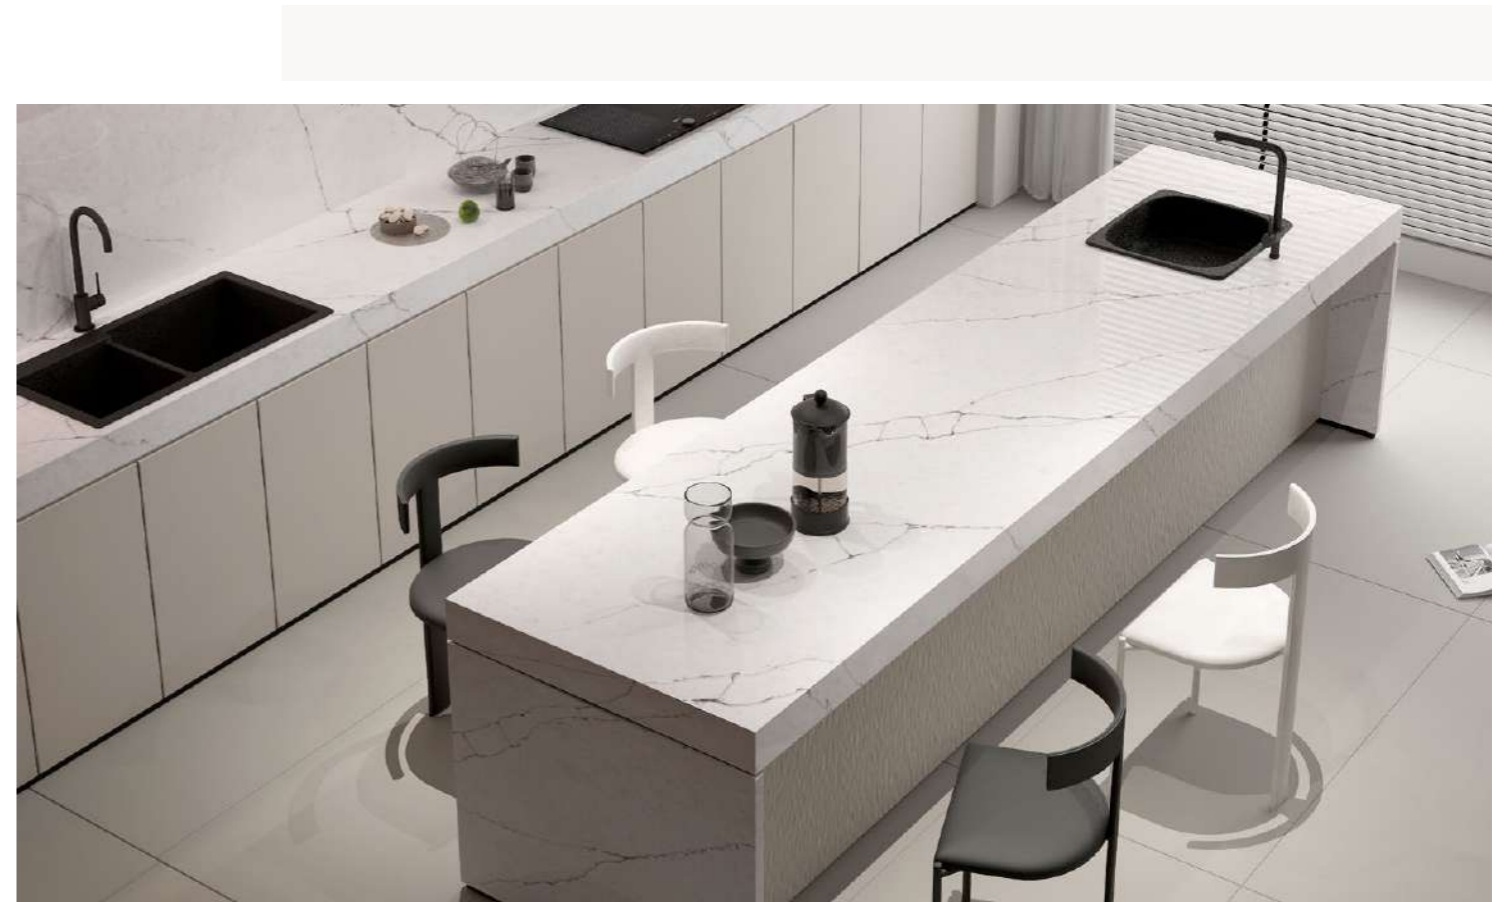

ECLIPSE ALPINE

INKED CHALK

**CHESTNUT
WHITE**

**SOTRM
WGRAIN**

**TOFFE
BLACK**

ELEGANCE
WHITE

TOUCH
SOFT

ETHEREAL
GRAIN